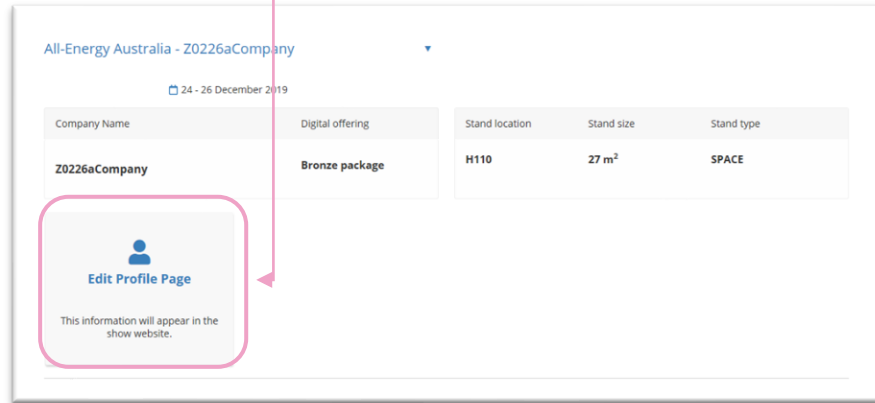

## Maximise Your Online Presence!

STEP 1. Log into the [Exhibitor Hub](#)

STEP 2. Click on "Edit Profile Page"

STEP 3. Complete details, let the visitors know what you will be showcasing at the show.

**Upload a cover image**  
Specs: 1400 x 350 px

**Upload Logo**  
Specs: 180 x 180 px

**Complete 'Why Visit Our Stand' & Company Description**

**Assign Product Categories**

**Upload a product images**

**Attach brochures**

**Add Social Media Links**

**Add Contact Details**